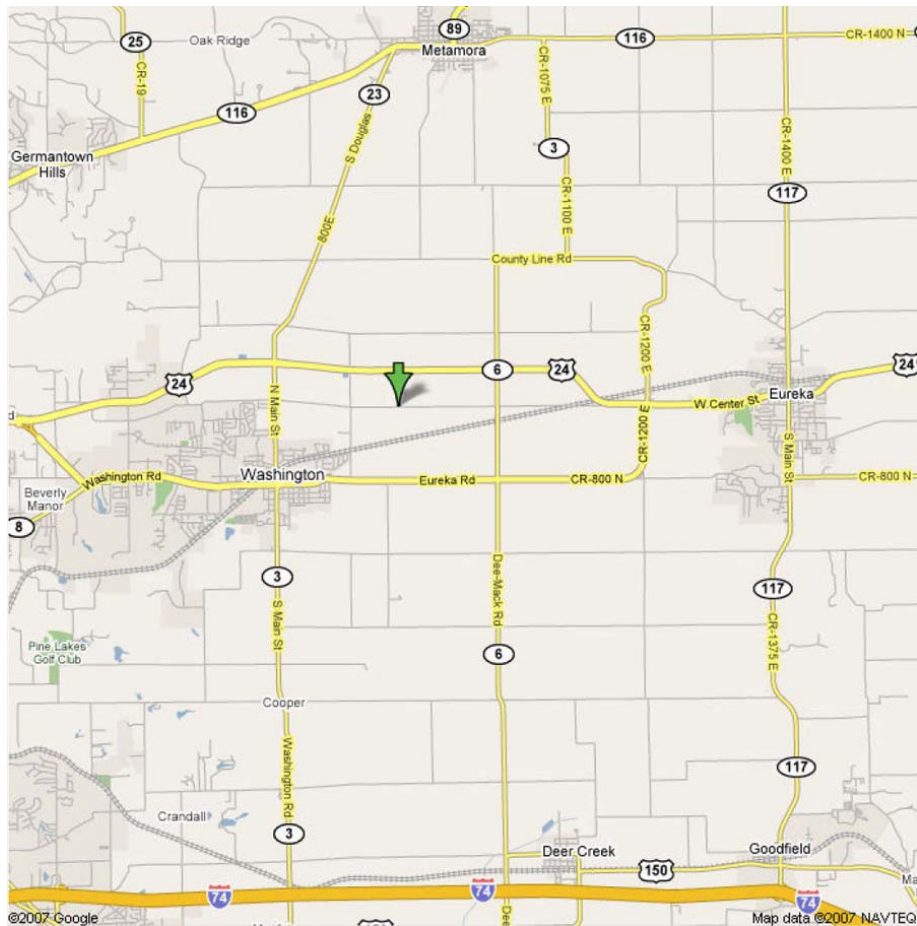

# Washington R/C Flyers

[www.washingtonrcflyers.com](http://www.washingtonrcflyers.com)

Our membership typically stands at 45 to 55 members and we are still open to new applicants.

All Applicants must be AMA members, attend 2 meetings, and be accepted by the active members via a secret ballot vote.

Our field is East of the city of Washington, IL at the intersection of East Cruger Rd. and Speerly Lane, It is 1 3/4 mile East of Main on Cruger Road. It is on property leased from the city of Washington. Field maintenance is performed by club members. A mowing schedule is published annually and work parties for special projects are arranged as needed.